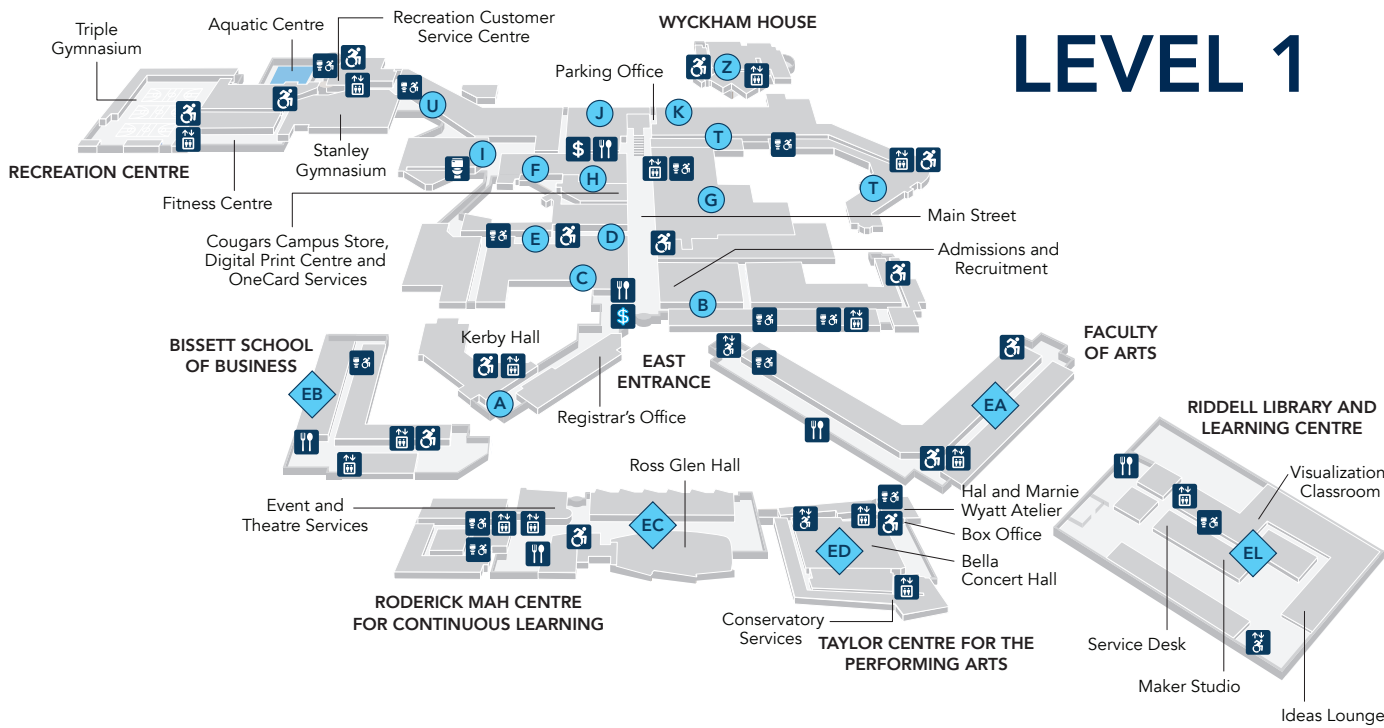

CAMPUS MAP

LINCOLN PARK CAMPUS

LEVEL 1

LEVEL 2

LEVEL 3

LEGEND

	Elevator		Food service
	Accessibility lift		Bank machine
	Accessible washroom		
	Accessible, all-gender washroom		
	All-gender washroom		

LEVEL 4

CAMPUS DIRECTORY

All rooms have a letter and a room number.
 For example, the Inskim Centre in T110 is located in the T-Wing on Level 1.
 Rooms numbered 100-199 are on Level 1.
 Rooms numbered 200-299 are on Level 2.
 Rooms numbered 300-399 are on Level 3.
 The East Gate Entrance is on Level 1.
 The West Gate and Recreation entrances are on Level 2.

Parking at Mount Royal University

Lincoln Park Campus
4825 Mount Royal Gate SW

For parking rates, please refer to mru.ca/Parking or call 403.440.6914

FACILITIES

Child Care Centre.....	Y279
Event and Performance Facilities	
Bella Concert Hall.....	ED1200
Jenkins Theatre.....	I115
Leacock Theatre.....	S216
Moot Court.....	EA1031
Nickle Theatre.....	V200
TransAlta Pavilion.....	ED2102
Wright Theatre.....	S232
Wyatt Recital Hall.....	F123
Event and Theatre Services	EC1003
Hal and Marnie Wyatt Atelier	ED1120
Library	
Archives and Special Collections	EL4330
Experience Lab	EL1355
Ideas Lounge	EL1270
Immersion Studio	EL3345
Maker Studio.....	EL1245
Visualization Classroom	EL1441
Lincoln Park Room.....	J301
Meditation Centre	W201
Mount Royal Board Room.....	A341
Recreation	U130
Fitness Centre	
Aquatic centre (swimming pool)	
Climbing wall	
Stanley Gymnasium	
Triple Gymnasium / Kenyon Court	
Ross Glen Hall	EC1040/EC1050/EC1060
Terrace Room.....	J209
Wyckham House (Students' Association Building)	Z-Wing

FOOD SERVICES

Barrow Coffee Roasters	EL, Level 1 and EB, Level 1
Jugo Juice	EA, Level 1
Proudly Serving Starbucks	East Gate, Level 1
Recreation Concession/Jugo Juice	U-Wing, Level 2
The Station	EC, Level 1
The Table Food Hall	J-Wing, Level 2
Tim Hortons.....	J-Wing, Level 1
West Gate Social	Z-Wing
Wyckham House Food Court	Z-Wing