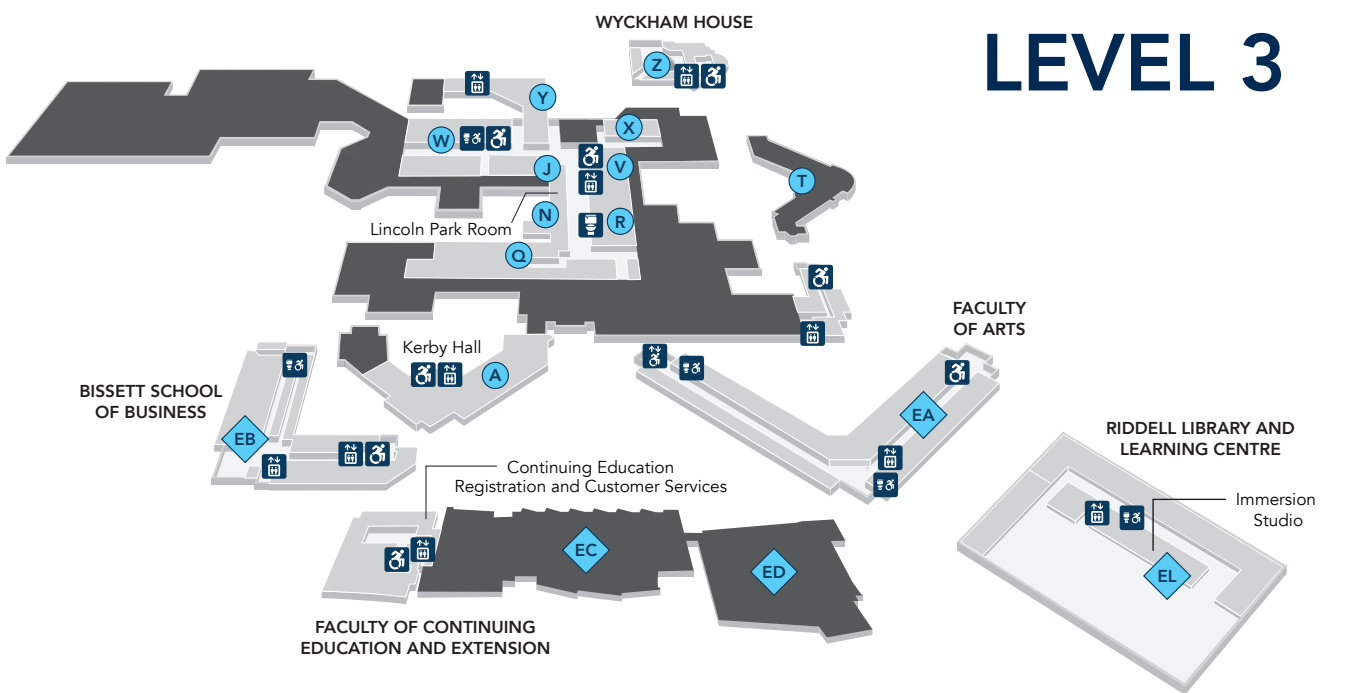

CAMPUS MAP

LINCOLN PARK CAMPUS

LEVEL 1

LEVEL 2

LEVEL 3

LEGEND

	Elevator		Food service
	Accessibility lift		Bank machine
	Accessible washroom		
	Accessible, all-gender washroom		
	All-gender washroom		

LEVEL 4

CAMPUS DIRECTORY

All rooms have a letter and a room number.
 For example, the Inskim Centre in T110 is located in the T-Wing on Level 1.
 Rooms numbered 100-199 are on Level 1.
 Rooms numbered 200-299 are on Level 2.
 Rooms numbered 300-399 are on Level 3.
 The East Gate Entrance is on Level 1.
 The West Gate and Recreation entrances are on Level 2.

Parking at Mount Royal University

Lincoln Park Campus
4825 Mount Royal Gate SW

For parking rates, please refer to mru.ca/Parking or call 403.440.6914

FACILITIES

Child Care Centre.....	Y279
Event and Performance Facilities	
Bella Concert Hall.....	ED1200
Jenkins Theatre.....	I115
Leacock Theatre.....	S216
Moot Court.....	EA1031
Nickle Theatre.....	V200
TransAlta Pavilion.....	ED2102
Wright Theatre.....	S232
Wyatt Recital Hall.....	F123
Event and Theatre Services	EC1003
Hal and Marnie Wyatt Atelier	ED1120
Library	
Archives and Special Collections	EL4330
Experience Lab	EL1355
Ideas Lounge	EL1270
Immersion Studio	EL3345
Maker Studio.....	EL1245
Visualization Classroom	EL1441
Lincoln Park Room.....	J301
Meditation Centre	W201
Mount Royal Board Room.....	A341
Recreation	U130
Fitness Centre	
Aquatic centre (swimming pool)	
Climbing wall	
Stanley Gymnasium	
Triple Gymnasium / Kenyon Court	
Ross Glen Hall	EC1040/EC1050/EC1060
Terrace Room.....	J209
Wyckham House (Students' Association Building)	Z-Wing

TRANSIT ON CAMPUS

For transit information, visit calgarytransit.com.

PARKING ON CAMPUS

All parking lots on campus are designated for permit or paid parking.

Users can pay for parking through the HotSpot app or pay at one of the six pay stations located at the West Gate Entrance, Recreation Entrance, Lot 6A, Lot 7, P2 of East Gate Parkade and Lot A.