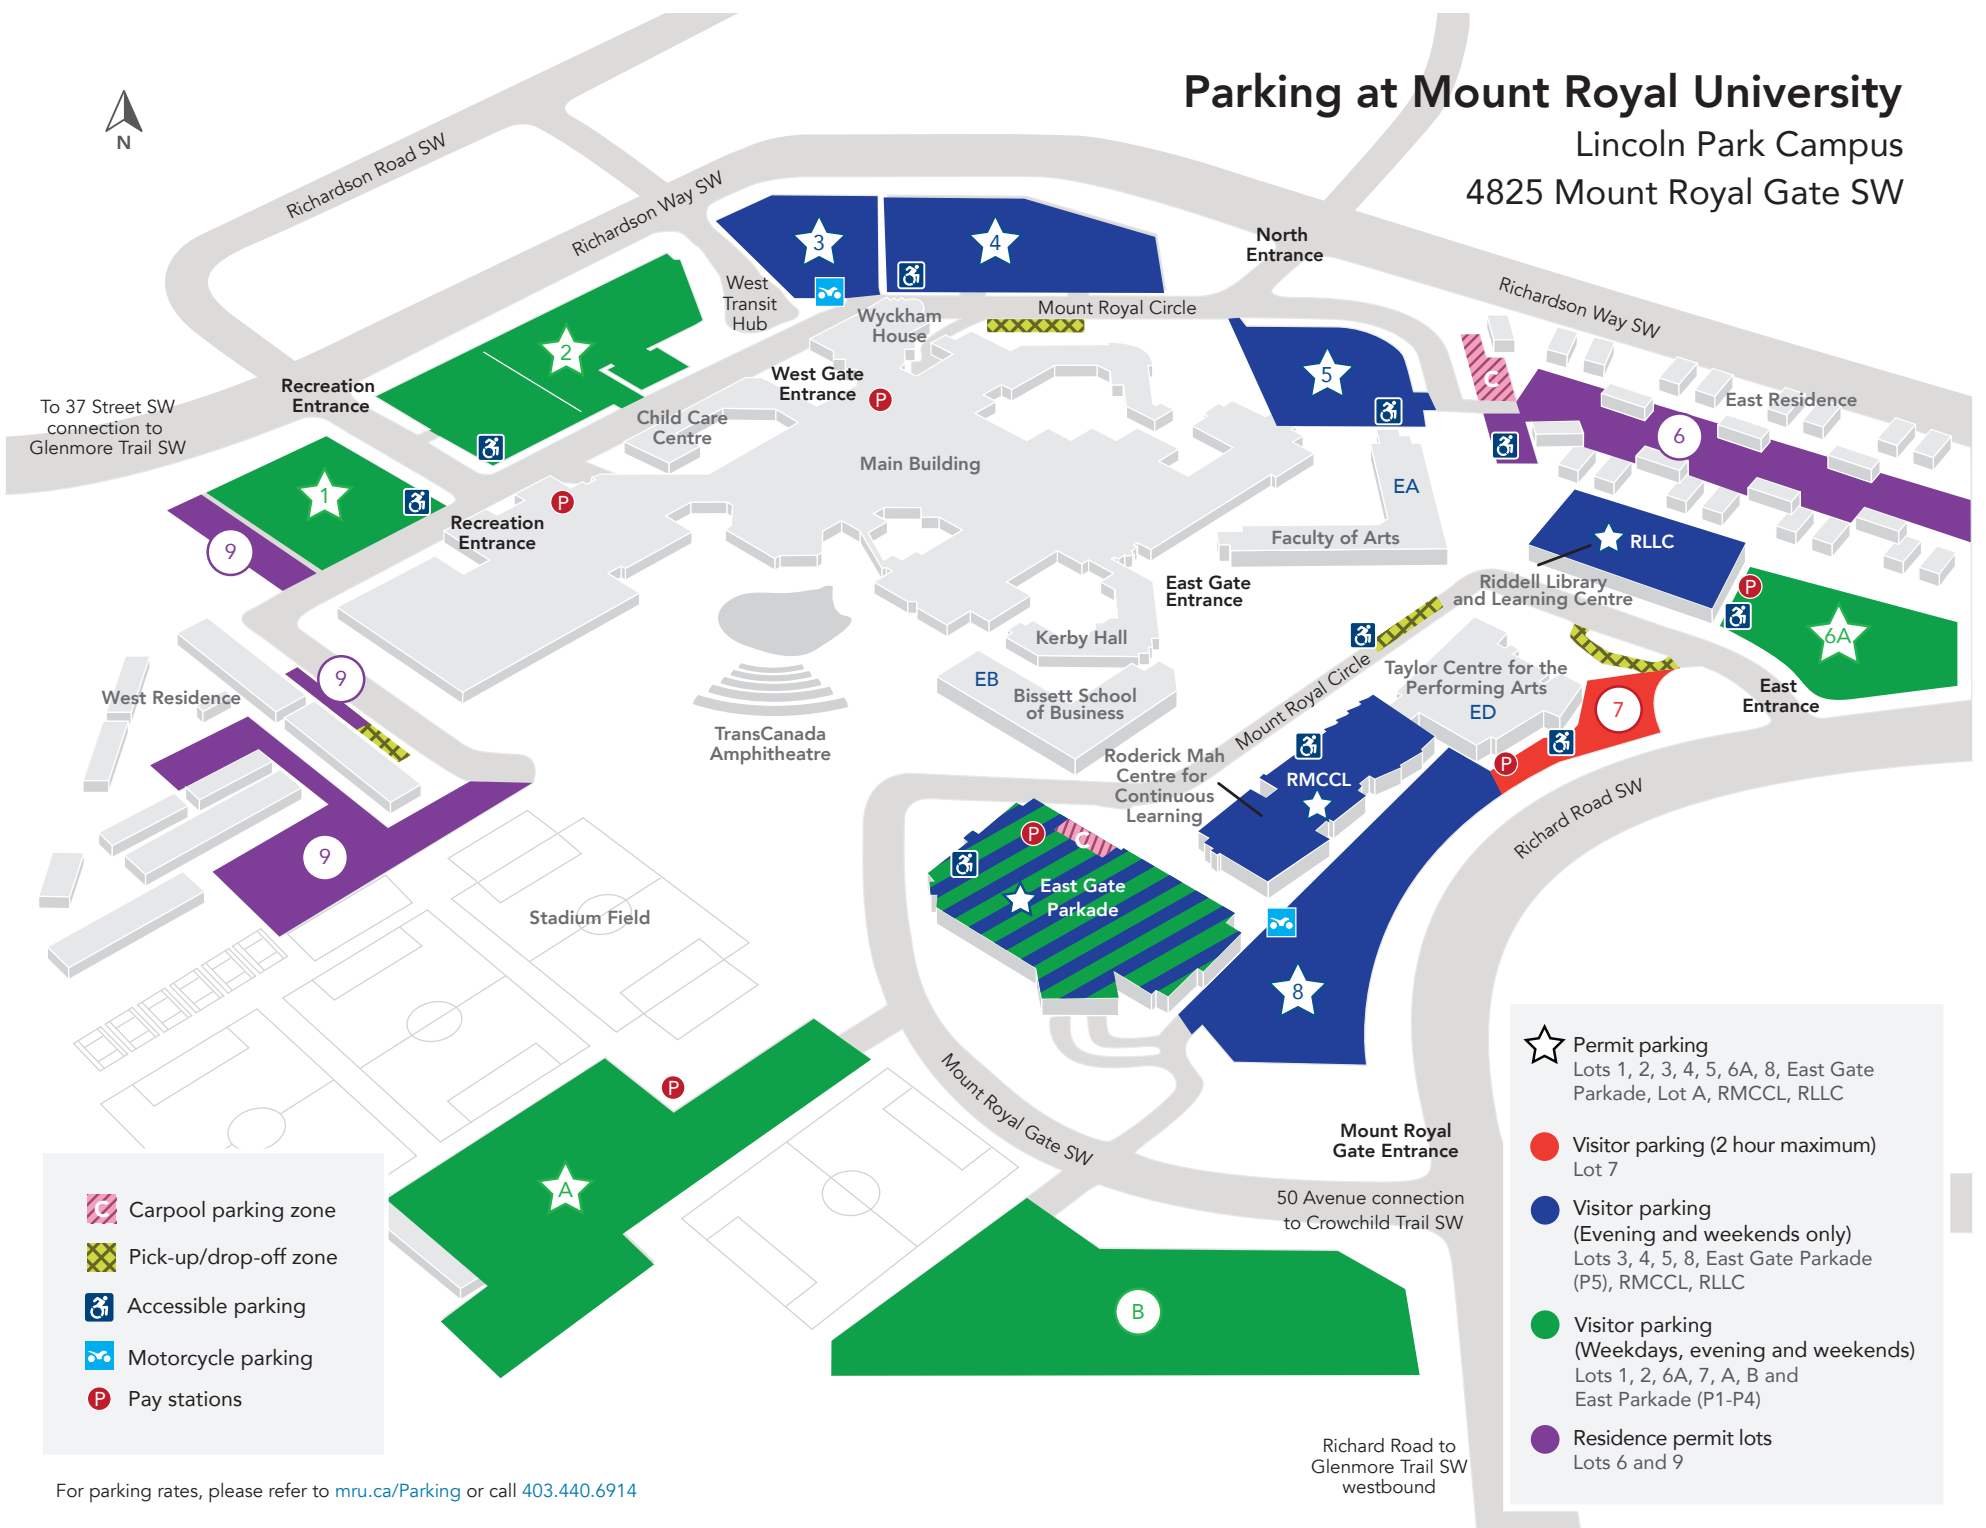

Parking at Mount Royal University

Lincoln Park Campus
4825 Mount Royal Gate SW

For parking rates, please refer to mru.ca/Parking or call 403.440.6914

FACILITIES

Child Care Centre.....	Y279
Event and Performance Facilities	
Bella Concert Hall.....	ED1200
Jenkins Theatre.....	I115
Leacock Theatre.....	S216
Moot Court.....	EA1031
Nickle Theatre.....	V200
TransAlta Pavilion.....	ED2102
Wright Theatre.....	S232
Wyatt Recital Hall.....	F123
Event and Theatre Services	EC1003
Hal and Marnie Wyatt Atelier	ED1120
Library	
Archives and Special Collections	EL4330
Experience Lab	EL1355
Ideas Lounge	EL1270
Immersion Studio	EL3345
Maker Studio.....	EL1245
Visualization Classroom	EL1441
Lincoln Park Room.....	J301
Meditation Centre	W201
Mount Royal Board Room.....	A341
Recreation	U130
Fitness Centre	
Aquatic centre (swimming pool)	
Climbing wall	
Stanley Gymnasium	
Triple Gymnasium / Kenyon Court	
Ross Glen Hall	EC1040/EC1050/EC1060
Terrace Room.....	J209
Wyckham House (Students' Association Building)	Z-Wing

FOOD SERVICES

Barrow Coffee Roasters	EL, Level 1 and EB, Level 1
Jugo Juice	EA, Level 1
Proudly Serving Starbucks	East Gate, Level 1
Recreation Concession/Jugo Juice	U-Wing, Level 2
The Station	EC, Level 1
The Table Food Hall	J-Wing, Level 2
Tim Hortons.....	J-Wing, Level 1
West Gate Social	Z-Wing
Wyckham House Food Court	Z-Wing

TRANSIT ON CAMPUS

For transit information, visit calgarytransit.com.

PARKING ON CAMPUS

All parking lots on campus are designated for permit or paid parking.

Users can pay for parking through the HotSpot app or pay at one of the six pay stations located at the West Gate Entrance, Recreation Entrance, Lot 6A, Lot 7, P2 of East Gate Parkade and Lot A.