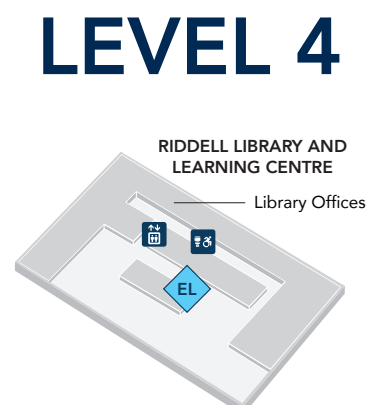

CAMPUS MAP

LINCOLN PARK CAMPUS

LEVEL 1

LEVEL 2

LEVEL 3

LEGEND

	Elevator		Food service
	Accessibility lift		Bank machine
	Accessible washroom		
	Accessible, all-gender washroom		
	All-gender washroom		

LEVEL 4

CAMPUS DIRECTORY

All rooms have a letter and a room number.
 For example, the Inskim Centre in T110 is located in the T-Wing on Level 1.
 Rooms numbered 100-199 are on Level 1.
 Rooms numbered 200-299 are on Level 2.
 Rooms numbered 300-399 are on Level 3.
 The East Gate Entrance is on Level 1.
 The West Gate and Recreation entrances are on Level 2.

Parking at Mount Royal University

Lincoln Park Campus
4825 Mount Royal Gate SW

For parking rates, please refer to mru.ca/Parking or call 403.440.6914

FACILITIES

Child Care Centre.....	Y279
Event and Performance Facilities	
Bella Concert Hall.....	ED1200
Jenkins Theatre.....	I115
Leacock Theatre.....	S216
Moot Court.....	EA1031
Nickle Theatre.....	V200
TransAlta Pavilion.....	ED2102
Wright Theatre.....	S232
Wyatt Recital Hall.....	F123
Event and Theatre Services	EC1003
Hal and Marnie Wyatt Atelier	ED1120
Library	
Archives and Special Collections	EL4330
Experience Lab	EL1355
Ideas Lounge	EL1270
Immersion Studio	EL3345
Maker Studio.....	EL1245
Visualization Classroom	EL1441
Lincoln Park Room.....	J301
Meditation Centre	W201
Mount Royal Board Room.....	A341
Recreation	U130
Fitness Centre	
Aquatic centre (swimming pool)	
Climbing wall	
Stanley Gymnasium	
Triple Gymnasium / Kenyon Court	
Ross Glen Hall	EC1040/EC1050/EC1060
Terrace Room.....	J209
Wyckham House (Students' Association Building)	Z-Wing