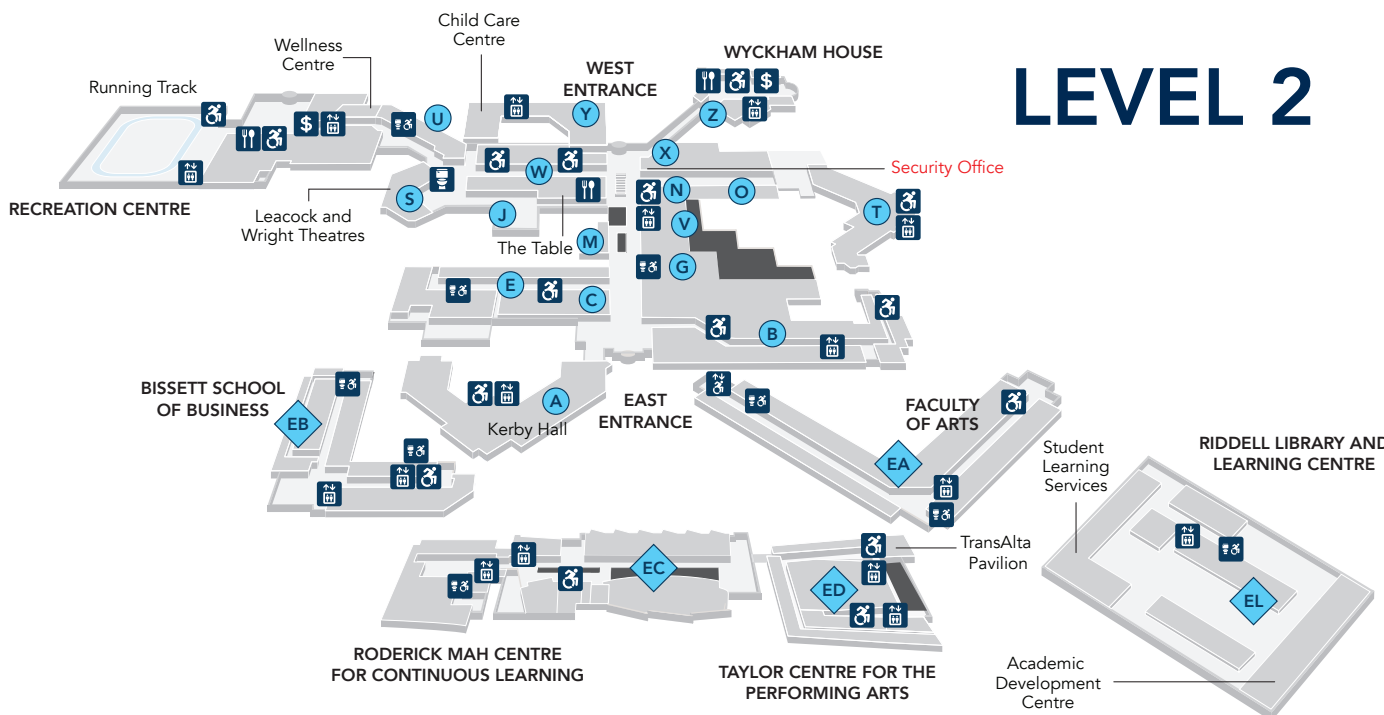

CAMPUS MAP

LINCOLN PARK CAMPUS

LEVEL 1

LEVEL 2

LEVEL 3

LEGEND

	Elevator		Food service
	Accessibility lift		Bank machine
	Accessible washroom		
	Accessible, all-gender washroom		
	All-gender washroom		

LEVEL 4

CAMPUS DIRECTORY

All rooms have a letter and a room number.
 For example, the Inskim Centre in T110 is located in the T-Wing on Level 1.
 Rooms numbered 100-199 are on Level 1.
 Rooms numbered 200-299 are on Level 2.
 Rooms numbered 300-399 are on Level 3.
 The East Gate Entrance is on Level 1.
 The West Gate and Recreation entrances are on Level 2.

Parking at Mount Royal University

Lincoln Park Campus
4825 Mount Royal Gate SW

For parking rates, please refer to mru.ca/Parking or call 403.440.6914

FACILITIES

Child Care Centre.....	Y279
Event and Performance Facilities	
Bella Concert Hall.....	ED1200
Jenkins Theatre.....	I115
Leacock Theatre.....	S216
Moot Court.....	EA1031
Nickle Theatre.....	V200
TransAlta Pavilion.....	ED2102
Wright Theatre.....	S232
Wyatt Recital Hall.....	F123
Event and Theatre Services	EC1003
Hal and Marnie Wyatt Atelier	ED1120
Library	
Archives and Special Collections	EL4330
Experience Lab	EL1355
Ideas Lounge	EL1270
Immersion Studio	EL3345
Maker Studio.....	EL1245
Visualization Classroom	EL1441
Lincoln Park Room.....	J301
Meditation Centre	W201
Mount Royal Board Room.....	A341
Recreation	U130
Fitness Centre	
Aquatic centre (swimming pool)	
Climbing wall	
Stanley Gymnasium	
Triple Gymnasium / Kenyon Court	
Ross Glen Hall	EC1040/EC1050/EC1060
Terrace Room.....	J209
Wyckham House (Students' Association Building)	Z-Wing

TRANSIT ON CAMPUS

For transit information, visit calgarytransit.com.

PARKING ON CAMPUS

All parking lots on campus are designated for permit or paid parking.

Users can pay for parking through the HotSpot app or pay at one of the six pay stations located at the West Gate Entrance, Recreation Entrance, Lot 6A, Lot 7, P2 of East Gate Parkade and Lot A.