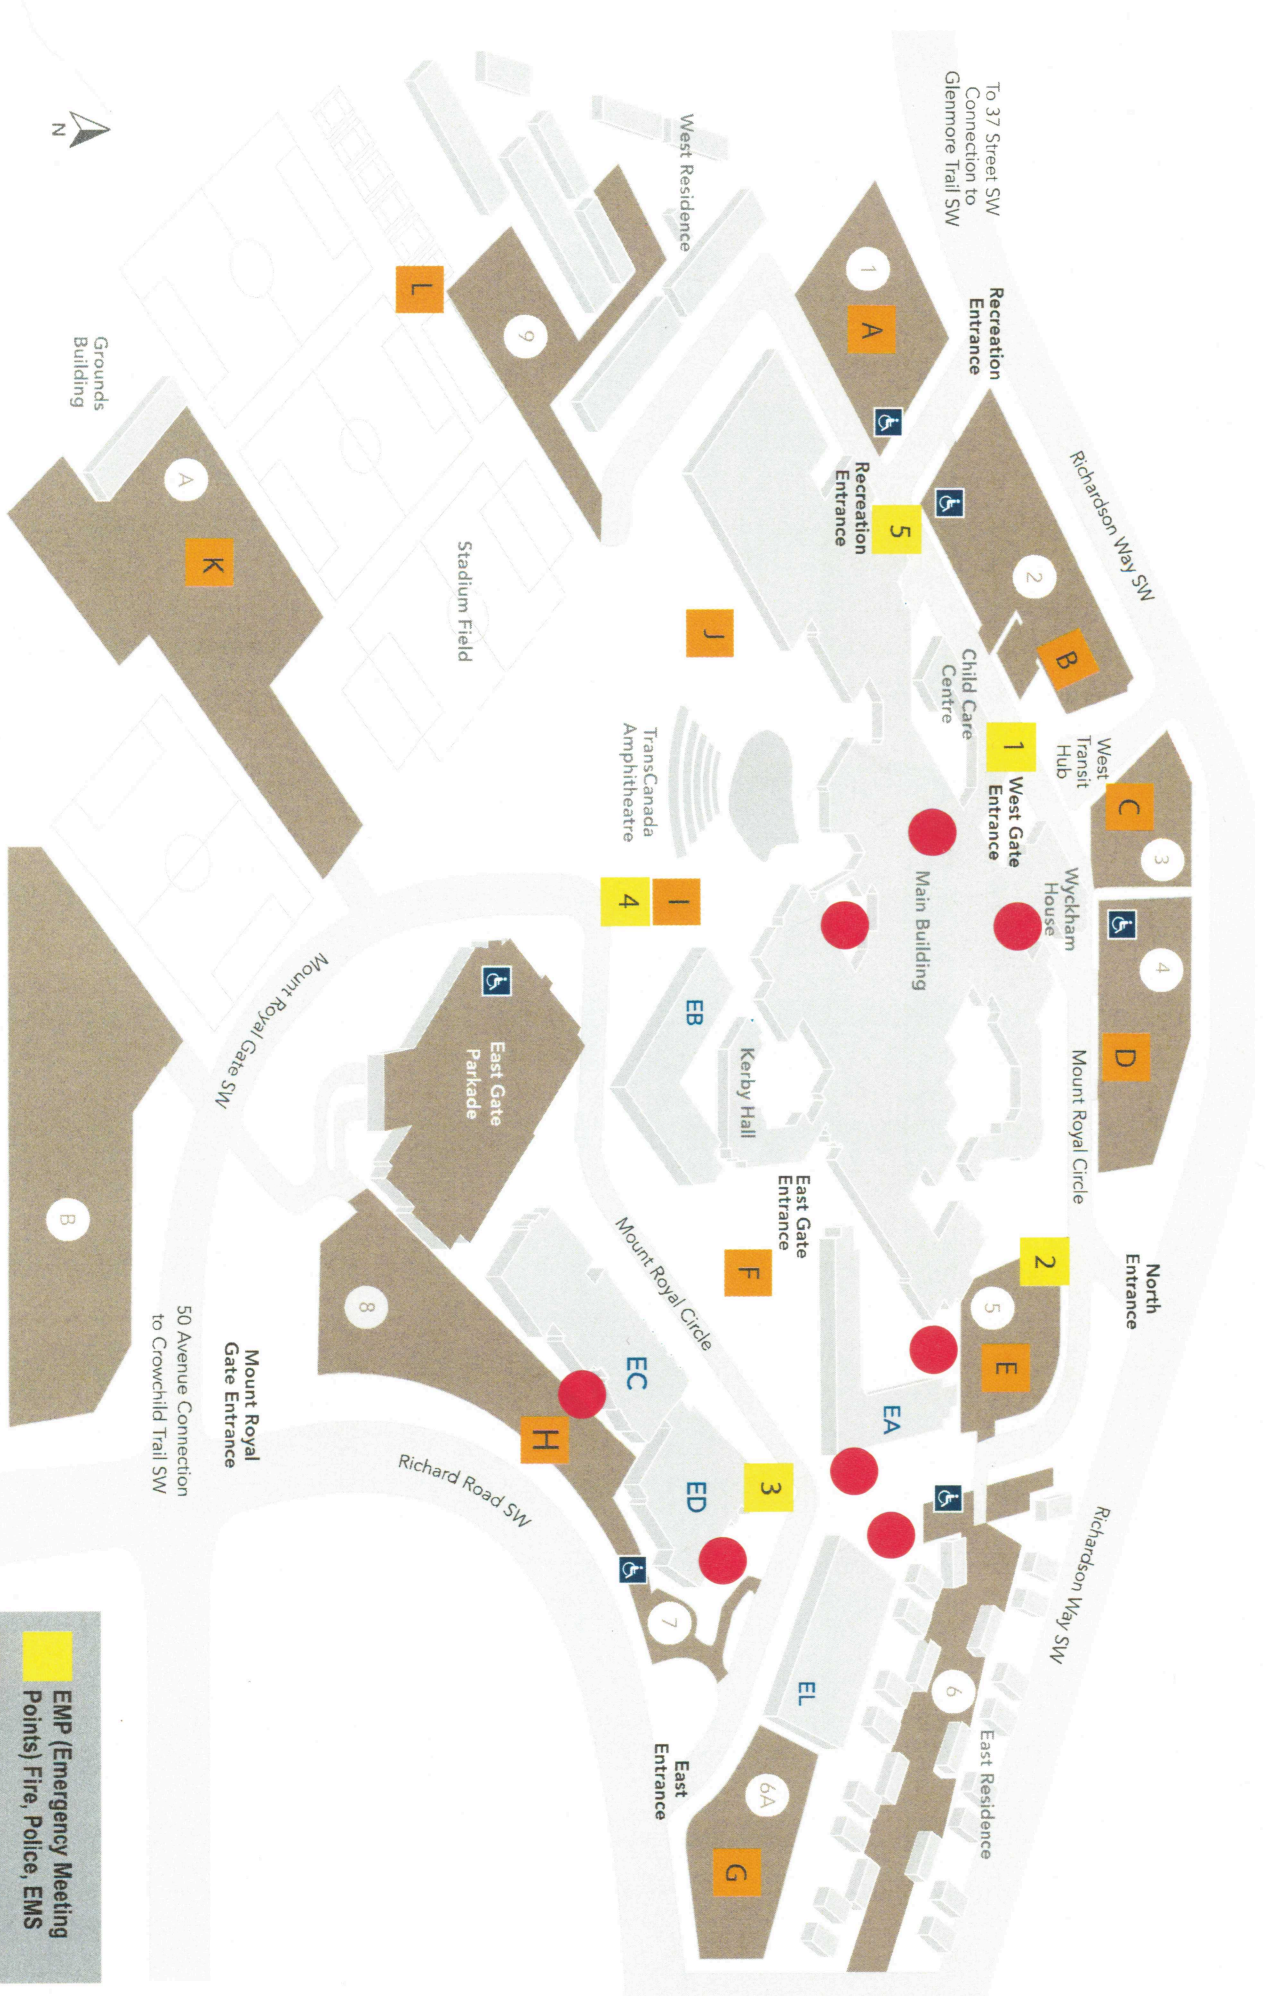

EMP and Muster Points Mount Royal University Lincoln Park

	EMP (Emergency Meeting Points) Fire, Police, EMS
	Muster Points
	

SMOKING AREAS

Richard Road to
Glenmore Trail SW
Westbound

50 Avenue Connection
to Crowchild Trail SW

To 37 Street SW
Connection to
Glenmore Trail SW

Grounds
Building

Stadium Field

West Residence

Richardson Way SW

Recreation
Entrance

1 A

5

Recreation
Entrance

1

West Gate
Entrance

3 C

4 D

Mount Royal Circle

North
Entrance

2 E

5

EA

Richardson Way SW

East Residence

6

EL

6A G

East
Entrance