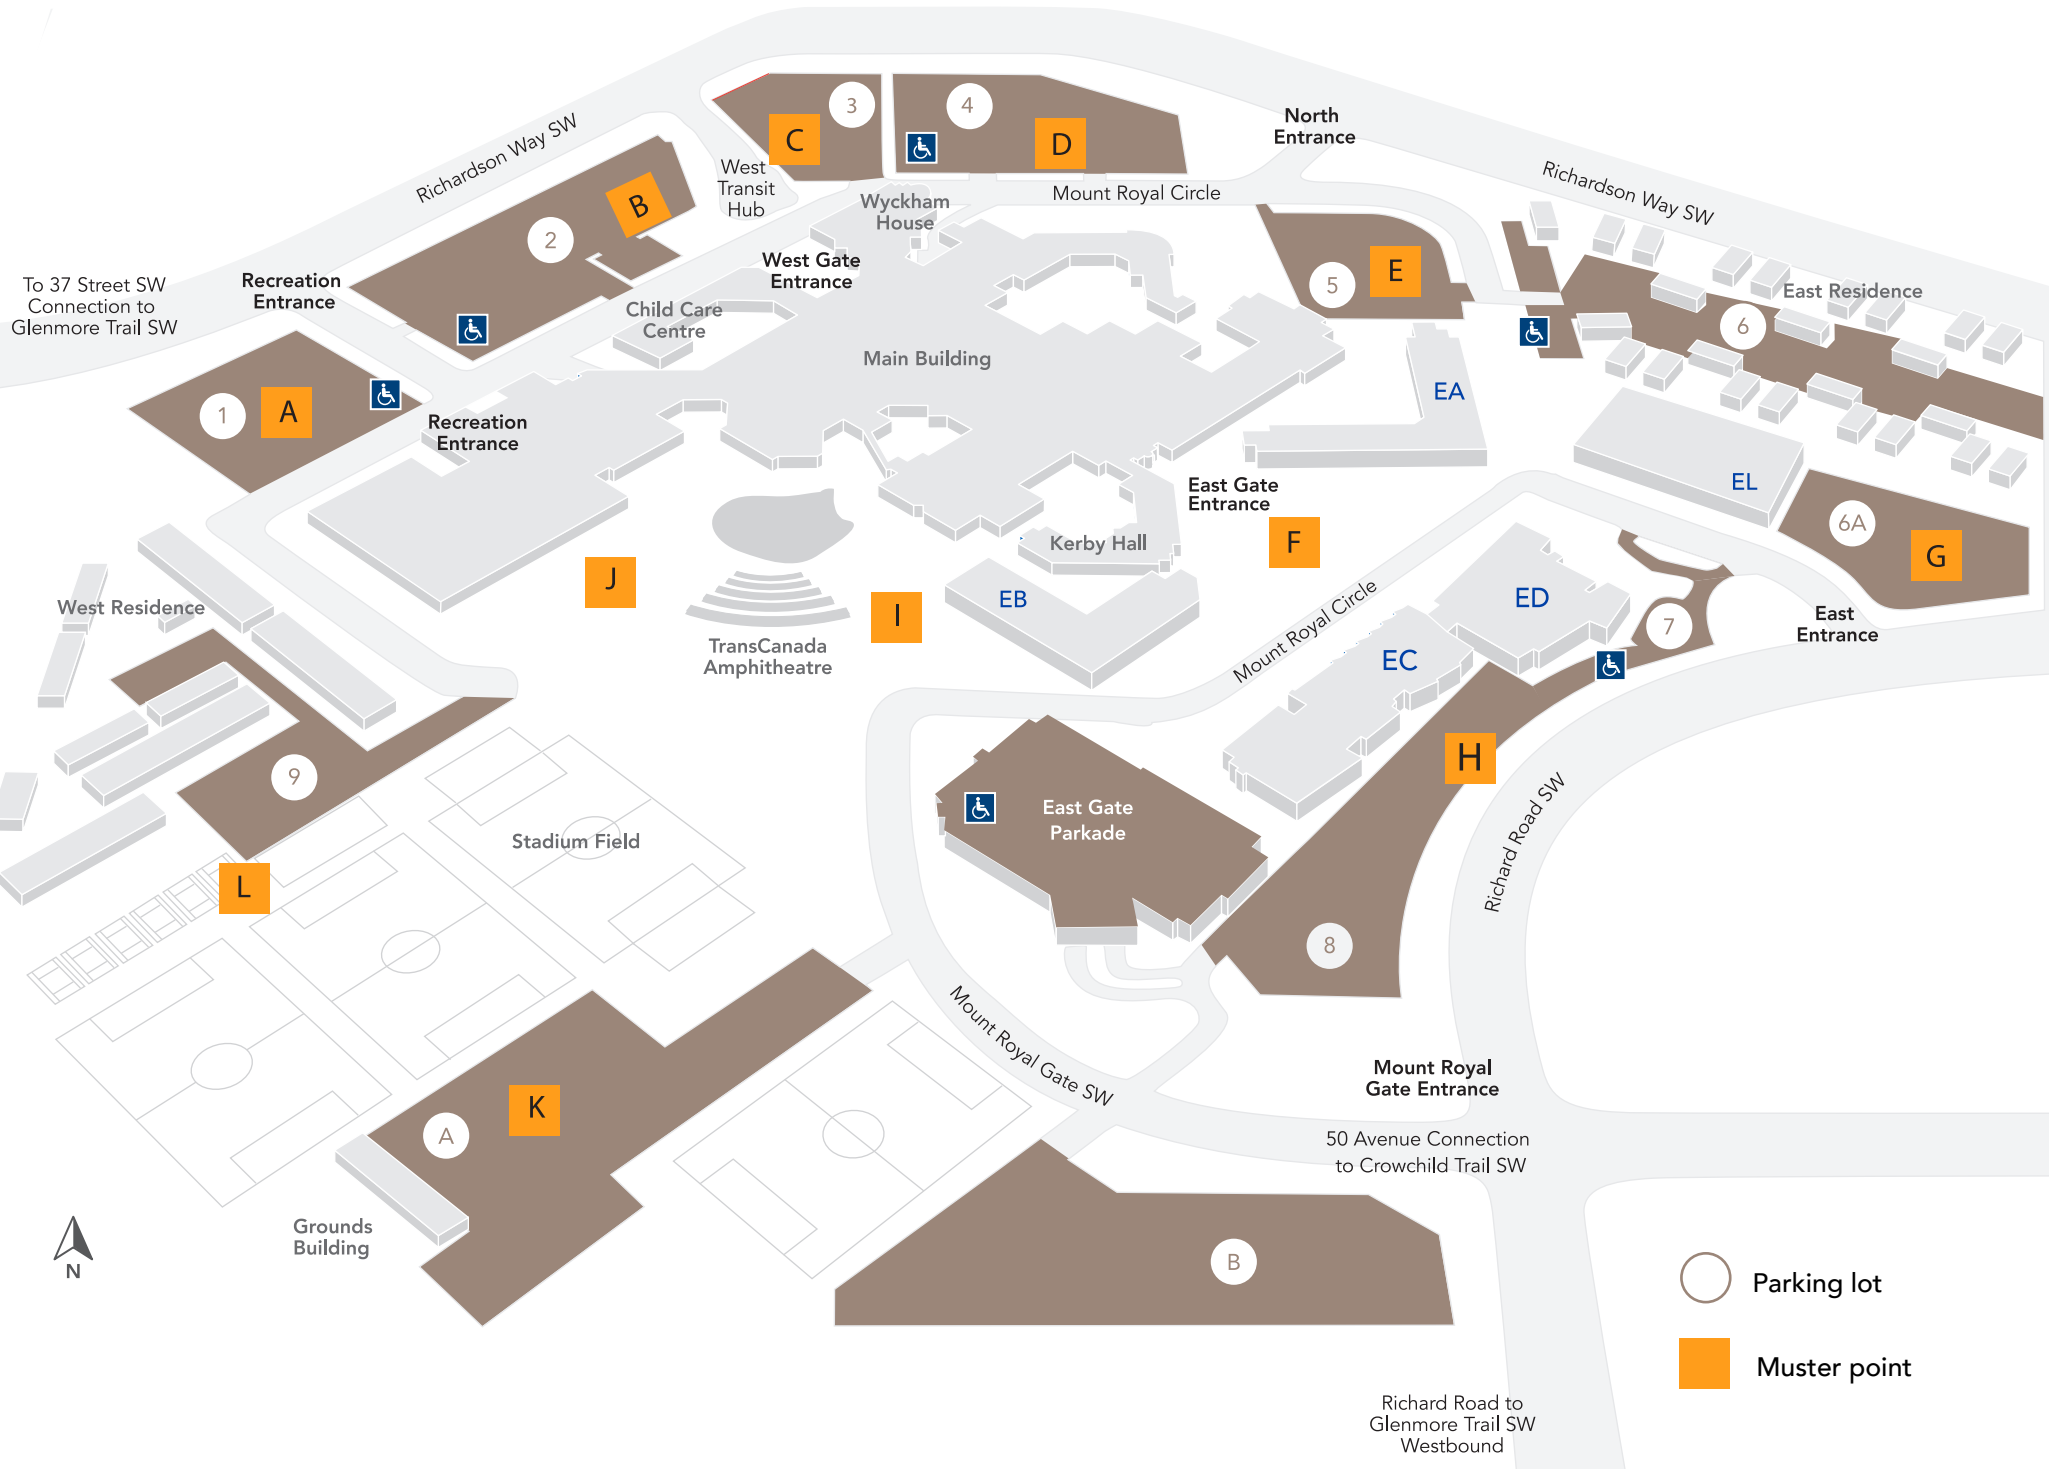

Muster Points Mount Royal University Lincoln Park

-  Parking lot
-  Muster point